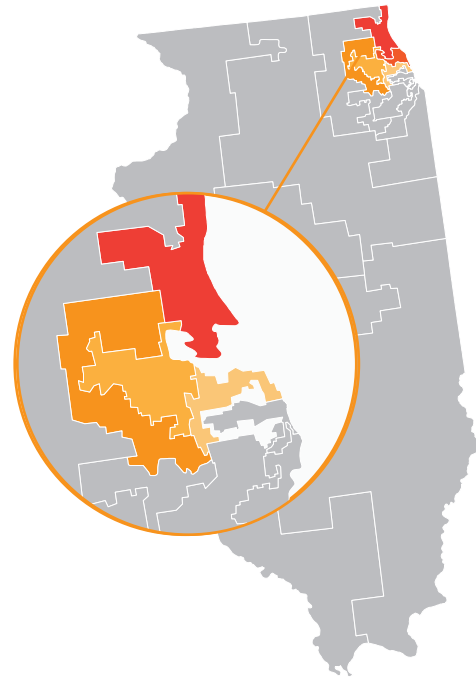

# ILLINOIS

	Total	Korean Americans
Population	12,854,526	59,372
Eligible Voters	9,043,520	41,770
Registered Voters	8,029,847	--
Registration Rate	88.79%	--
2016 Turnout Rate	70.56%	--

White **61.9%** Black **14.1%**  
 Latinx **16.8%** Asian **5.2%**  
 2016: **Trump 38.9%** vs. **Clinton 56.0%**  
 18 Congressional Districts: **5 R, 13 D**

Cook County  
 Lake County  
 DuPage County  
 Champaign County

10<sup>th</sup> District  
 9<sup>th</sup> District  
 6<sup>th</sup> District  
 8<sup>th</sup> District  
 5<sup>th</sup> District

## LAKE COUNTY, IL

Population	704,476
Korean American Population	7,028
Eligible Korean American Voters	4,658

## ILLINOIS 5<sup>TH</sup> DISTRICT

Population	737,064
Korean American Population	4,521
Eligible Korean American Voters	3,288