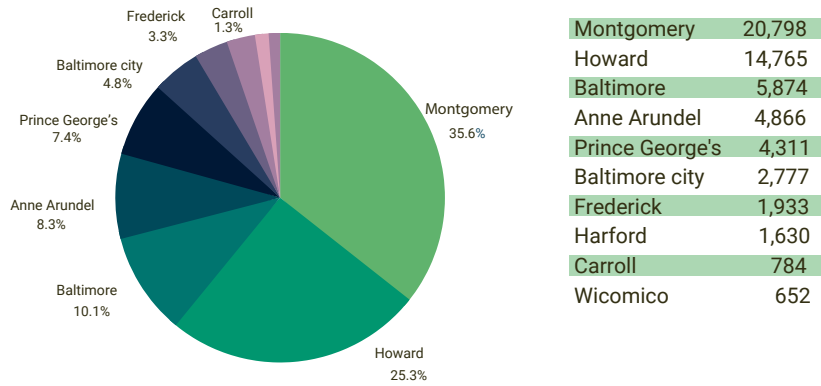

Top 10 Virginia Cities by Korean population

GA

Georgia's
Korean American
population:
71,877

Top 10 Georgia Counties by Korean population

Gwinnett	27,845
Fulton	9,767
Cobb	5,936
DeKalb	4,343
Forsyth	3,393
Muscogee	2,242
Columbia	1,746
Chatham	1,527
Richmond	1,217
Clarke	1,112

Top 10 Georgia Cities by Korean population

Top 10 Illinois Counties by Korean population

Cook	41,196
Lake	7,688
DuPage	5,912
Champaign	3,139
Will	2,464
Kane	1,848
McHenry	1,243
St. Clair	847
Winnebago	606
Peoria	496

Top 10 Illinois Cities by Korean population

Illinois' Korean American
population:
70,814

M D

Maryland's
Korean American
population:
60,400

Top 10 Maryland Counties by Korean population

Montgomery	20,798
Howard	14,765
Baltimore	5,874
Anne Arundel	4,866
Prince George's	4,311
Baltimore city	2,777
Frederick	1,933
Harford	1,630
Carroll	784
Wicomico	652