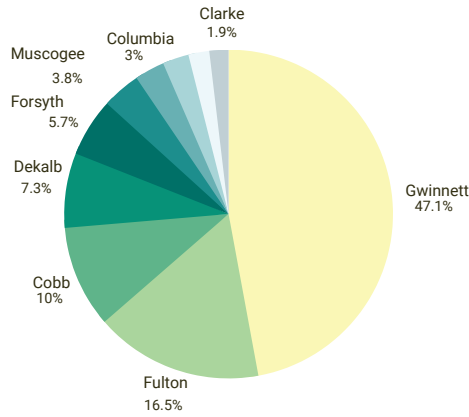

Top 10 Texas Counties by Korean population

Top 10 Texas Cities by Korean population

WA

Washington's
Korean American
population:
96,671

Top 10 Washington Counties by Korean population

King	43,399
Pierce	18,132
Snohomish	16,145
Thurston	4,780
Clark	3,755
Kitsap	2,025
Spokane	2,011
Whatcom	1,209
Benton	713
Franklin	666

Top 10 Washington Cities by Korean population

VA

Virginia's
Korean American
population:
93,825

Top 10 Virginia Counties by Korean population

Fairfax	48,819
Loudoun	7,204
Prince William	7,032
Arlington	3,046
Henrico	2,458
Chesterfield	2,184
Alexandria	1,639
Newport News	1,513
Stafford	1,422
Fairfax city	1,151

Top 10 Virginia Cities by Korean population

GA

Georgia's
Korean American
population:
71,877

Top 10 Georgia Counties by Korean population

Gwinnett	27,845
Fulton	9,767
Cobb	5,936
DeKalb	4,343
Forsyth	3,393
Muscogee	2,242
Columbia	1,746
Chatham	1,527
Richmond	1,217
Clarke	1,112