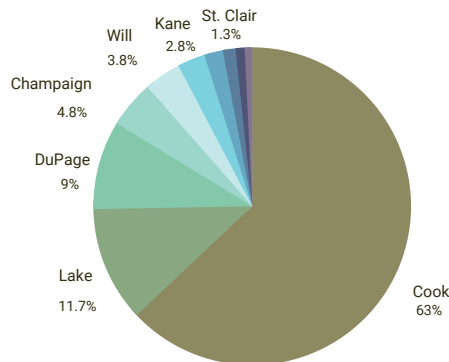

Top 10 Texas Counties by Korean population

Top 10 Texas Cities by Korean population

WA

Washington's
Korean American
population:
96,671

Top 10 Washington Counties by Korean population

King	43,399
Pierce	18,132
Snohomish	16,145
Thurston	4,780
Clark	3,755
Kitsap	2,025
Spokane	2,011
Whatcom	1,209
Benton	713
Franklin	666

Top 10 Washington Cities by Korean population

VA

Virginia's
Korean American
population:
93,825

Top 10 Virginia Counties by Korean population

Fairfax	48,819
Loudoun	7,204
Prince William	7,032
Arlington	3,046
Henrico	2,458
Chesterfield	2,184
Alexandria	1,639
Newport News	1,513
Stafford	1,422
Fairfax city	1,151

Top 10 Virginia Cities by Korean population

GA

Georgia's
Korean American
population:
71,877

Top 10 Georgia Counties by Korean population

Gwinnett	27,845
Fulton	9,767
Cobb	5,936
DeKalb	4,343
Forsyth	3,393
Muscogee	2,242
Columbia	1,746
Chatham	1,527
Richmond	1,217
Clarke	1,112

Top 10 Georgia Cities by Korean population

Top 10 Illinois Counties by Korean population

Cook	41,196
Lake	7,688
DuPage	5,912
Champaign	3,139
Will	2,464
Kane	1,848
McHenry	1,243
St. Clair	847
Winnebago	606
Peoria	496