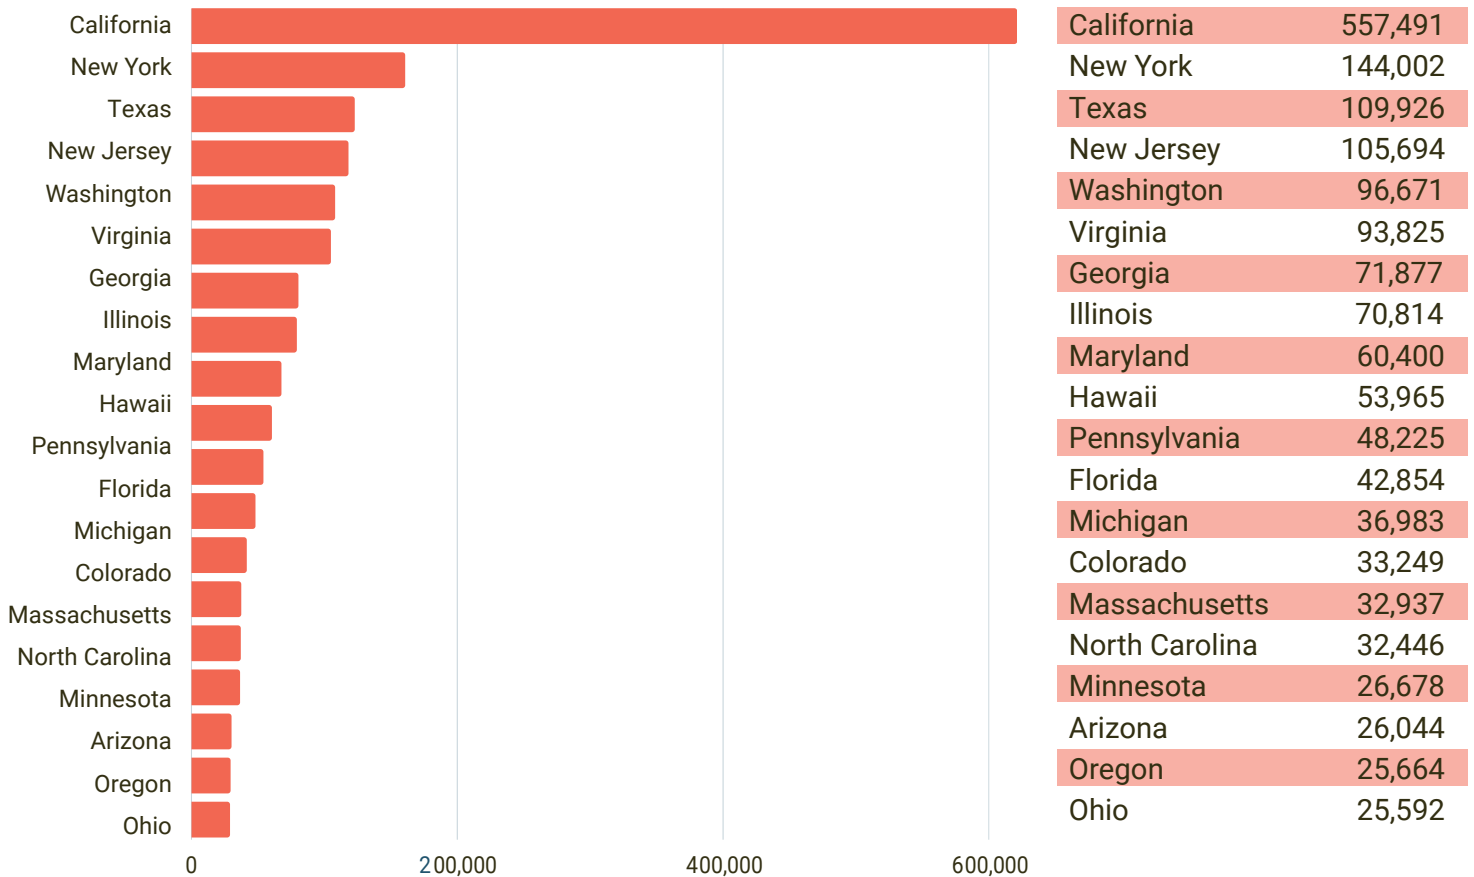

KAGC

KOREAN AMERICAN POPULATION DATA

DATA FROM U.S. CENSUS BUREAU 2020
AMERICAN COMMUNITY SURVEYS (ACS)

Korean American Population

Data from U.S. Census Bureau 2020 American Community Surveys (ACS)

Percentage of Korean Americans in the U.S. population

Percentage of Asian Americans in the U.S. population

Percentage of Korean Americans among Asian Americans

Top 20 U.S. States by Korean population

Top 20 U.S. Counties by Korean population

Top 10 U.S. Metropolitan Areas by Korean population

Top 10 U.S. Cities by Korean population

CA

California's Korean American population: **557,491**

Top 10 California Counties by Korean population

Los Angeles	231,147
Orange	108,693
Santa Clara	36,584
San Diego	31,300
Alameda	24,765
San Bernardino	16,328
San Francisco	15,571
Riverside	15,526
Contra Costa	13,373
San Mateo	10,199

Top 10 Georgia Cities by Korean population

Top 10 Illinois Counties by Korean population

Cook	41,196
Lake	7,688
DuPage	5,912
Champaign	3,139
Will	2,464
Kane	1,848
McHenry	1,243
St. Clair	847
Winnebago	606
Peoria	496