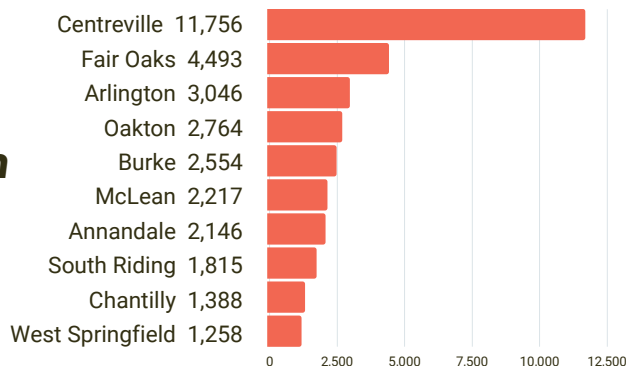

Top 10 Texas Counties by Korean population

Top 10 Texas Cities by Korean population

WA

Washington's
Korean American
population:
96,671

Top 10 Washington Counties by Korean population

King	43,399
Pierce	18,132
Snohomish	16,145
Thurston	4,780
Clark	3,755
Kitsap	2,025
Spokane	2,011
Whatcom	1,209
Benton	713
Franklin	666

Top 10 Washington Cities by Korean population

VA

Virginia's
Korean American
population:
93,825

Top 10 Virginia Counties by Korean population

Fairfax	48,819
Loudoun	7,204
Prince William	7,032
Arlington	3,046
Henrico	2,458
Chesterfield	2,184
Alexandria	1,639
Newport News	1,513
Stafford	1,422
Fairfax city	1,151

Top 10 Virginia Cities by Korean population

GA

Georgia's
Korean American
population:
71,877

Top 10 Georgia Counties by Korean population

Gwinnett	27,845
Fulton	9,767
Cobb	5,936
DeKalb	4,343
Forsyth	3,393
Muscogee	2,242
Columbia	1,746
Chatham	1,527
Richmond	1,217
Clarke	1,112