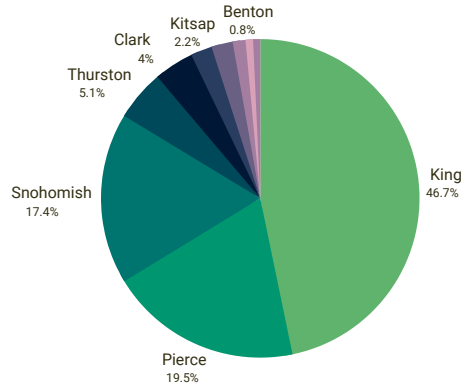

Top 10 Texas Counties by Korean population

Top 10 Texas Cities by Korean population

WA

Washington's
Korean American
population:
96,671

Top 10 Washington Counties by Korean population

King	43,399
Pierce	18,132
Snohomish	16,145
Thurston	4,780
Clark	3,755
Kitsap	2,025
Spokane	2,011
Whatcom	1,209
Benton	713
Franklin	666

Top 10 Washington Cities by Korean population

VA

Virginia's
Korean American
population:
93,825

Top 10 Virginia Counties by Korean population

Fairfax	48,819
Loudoun	7,204
Prince William	7,032
Arlington	3,046
Henrico	2,458
Chesterfield	2,184
Alexandria	1,639
Newport News	1,513
Stafford	1,422
Fairfax city	1,151