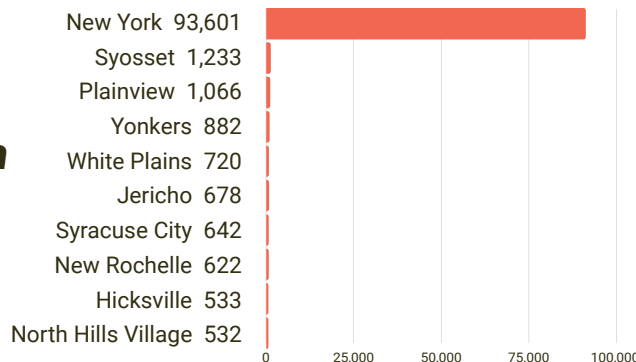

Top 10 U.S. Cities by Korean population

CA

California's Korean American population: **557,491**

Top 10 California Counties by Korean population

Los Angeles	231,147
Orange	108,693
Santa Clara	36,584
San Diego	31,300
Alameda	24,765
San Bernardino	16,328
San Francisco	15,571
Riverside	15,526
Contra Costa	13,373
San Mateo	10,199

Top 10 California Cities by Korean population

NY

New York's Korean American population: **144,002**

Top 10 New York Counties by Korean population

Queens	51,660
New York	23,021
Nassau	14,421
Kings	13,459
Westchester	7,516
Suffolk	6,137
Richmond	3,253
Erie	2,816
Monroe	2,415
Bronx	2,208

Top 10 New York Cities by Korean population

N J

**New Jersey's
Korean American
population:
105,694**

Top 10 New Jersey Counties by Korean population

Top 10 New Jersey Cities by Korean population

T X

**Texas'
Korean American
population:
109,926**