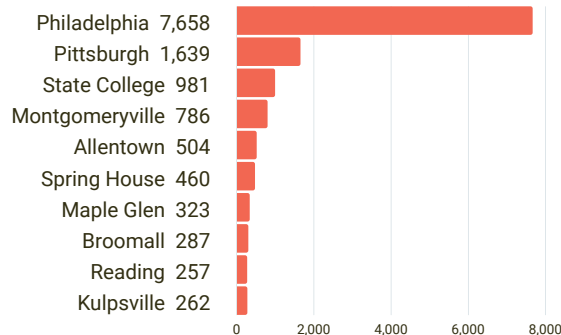

Top 10 Georgia Cities by Korean population

Top 10 Illinois Counties by Korean population

Cook	41,196
Lake	7,688
DuPage	5,912
Champaign	3,139
Will	2,464
Kane	1,848
McHenry	1,243
St. Clair	847
Winnebago	606
Peoria	496

Top 10 Illinois Cities by Korean population

Illinois' Korean American
population:
70,814

M D

Maryland's
Korean American
population:
60,400

Top 10 Maryland Counties by Korean population

Montgomery	20,798
Howard	14,765
Baltimore	5,874
Anne Arundel	4,866
Prince George's	4,311
Baltimore city	2,777
Frederick	1,933
Harford	1,630
Carroll	784
Wicomico	652

Top 10 Maryland Cities by Korean population

P A

Pennsylvania's
Korean American
population:
48,225

Top 10 Pennsylvania Counties by Korean population

Montgomery	12,795
Philadelphia	7,658
Allegheny	3,986
Bucks	3,813
Delaware	3,368
Chester	1,803
Centre	1,597
Lehigh	1,345
Cumberland	1,274
Berks	906

Top 10 Pennsylvania Cities by Korean population