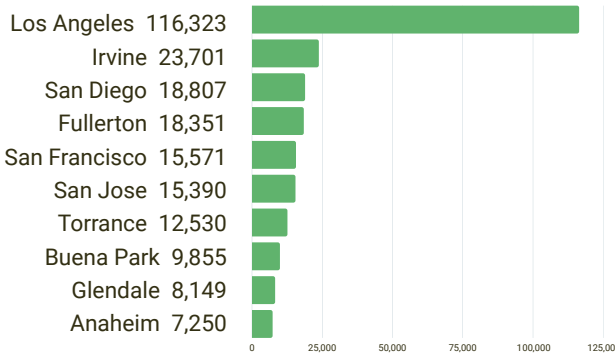

Percentage of Asian Americans in the U.S. population

Percentage of Korean Americans among Asian Americans

Top 20 U.S. States by Korean population

Top 20 U.S. Counties by Korean population

Top 10 U.S. Metropolitan Areas by Korean population

Top 10 U.S. Cities by Korean population

CA

California's Korean American population: **557,491**

Top 10 California Counties by Korean population

Los Angeles	231,147
Orange	108,693
Santa Clara	36,584
San Diego	31,300
Alameda	24,765
San Bernardino	16,328
San Francisco	15,571
Riverside	15,526
Contra Costa	13,373
San Mateo	10,199

Top 10 California Cities by Korean population

NY

New York's Korean American population: **144,002**

Top 10 New York Counties by Korean population

Queens	51,660
New York	23,021
Nassau	14,421
Kings	13,459
Westchester	7,516
Suffolk	6,137
Richmond	3,253
Erie	2,816
Monroe	2,415
Bronx	2,208