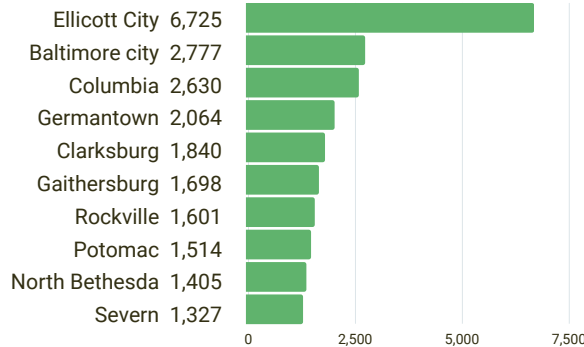

Top 10 Georgia Cities by Korean population

Top 10 Illinois Counties by Korean population

Cook	41,196
Lake	7,688
DuPage	5,912
Champaign	3,139
Will	2,464
Kane	1,848
McHenry	1,243
St. Clair	847
Winnebago	606
Peoria	496

Top 10 Illinois Cities by Korean population

Illinois' Korean American
population:
70,814

M D

Maryland's
Korean American
population:
60,400

Top 10 Maryland Counties by Korean population

Montgomery	20,798
Howard	14,765
Baltimore	5,874
Anne Arundel	4,866
Prince George's	4,311
Baltimore city	2,777
Frederick	1,933
Harford	1,630
Carroll	784
Wicomico	652