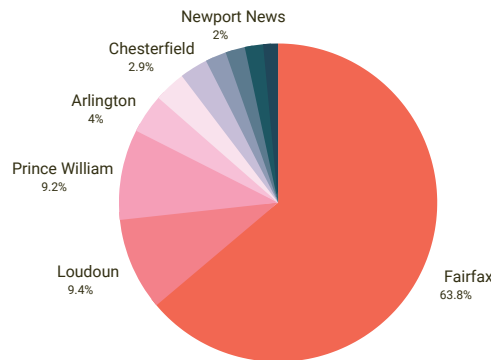

Top 10 New York Cities by Korean population

N J

**New Jersey's
Korean American
population:
105,694**

Top 10 New Jersey Counties by Korean population

Top 10 New Jersey Cities by Korean population

T X

**Texas'
Korean American
population:
109,926**

Top 10 Texas Counties by Korean population

Top 10 Texas Cities by Korean population

WA

Washington's
Korean American
population:
96,671

Top 10 Washington Counties by Korean population

King	43,399
Pierce	18,132
Snohomish	16,145
Thurston	4,780
Clark	3,755
Kitsap	2,025
Spokane	2,011
Whatcom	1,209
Benton	713
Franklin	666

Top 10 Washington Cities by Korean population

VA

Virginia's
Korean American
population:
93,825

Top 10 Virginia Counties by Korean population

Fairfax	48,819
Loudoun	7,204
Prince William	7,032
Arlington	3,046
Henrico	2,458
Chesterfield	2,184
Alexandria	1,639
Newport News	1,513
Stafford	1,422
Fairfax city	1,151