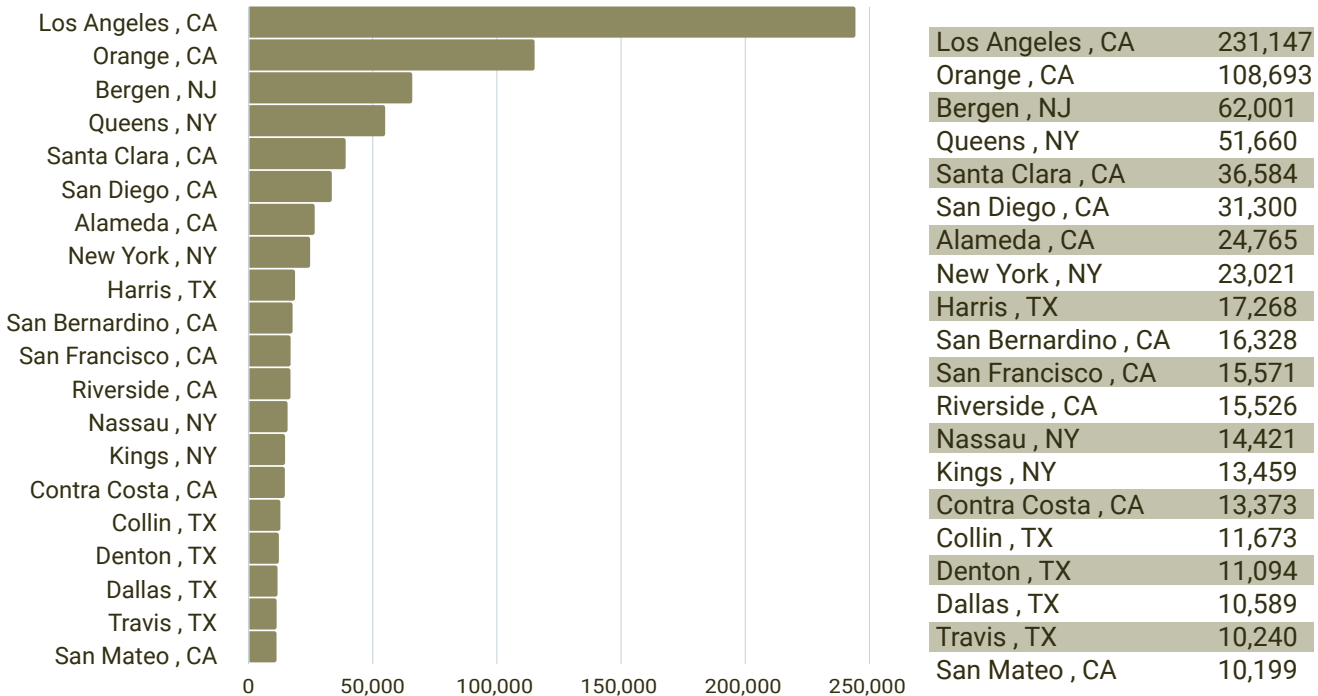

Percentage of Asian Americans in the U.S. population

Percentage of Korean Americans among Asian Americans

Top 20 U.S. States by Korean population

Top 20 U.S. Counties by Korean population

Top 10 U.S. Metropolitan Areas by Korean population

Top 10 U.S. Cities by Korean population

CA

California's Korean American population: **557,491**

Top 10 California Counties by Korean population

Los Angeles	231,147
Orange	108,693
Santa Clara	36,584
San Diego	31,300
Alameda	24,765
San Bernardino	16,328
San Francisco	15,571
Riverside	15,526
Contra Costa	13,373
San Mateo	10,199

Top 10 California Cities by Korean population

NY

New York's Korean American population: **144,002**

Top 10 New York Counties by Korean population

Queens	51,660
New York	23,021
Nassau	14,421
Kings	13,459
Westchester	7,516
Suffolk	6,137
Richmond	3,253
Erie	2,816
Monroe	2,415
Bronx	2,208