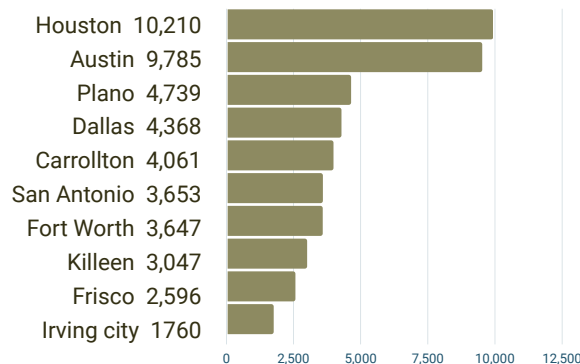

Top 10 U.S. Cities by Korean population

CA

California's Korean American population: **557,491**

Top 10 California Counties by Korean population

Los Angeles	231,147
Orange	108,693
Santa Clara	36,584
San Diego	31,300
Alameda	24,765
San Bernardino	16,328
San Francisco	15,571
Riverside	15,526
Contra Costa	13,373
San Mateo	10,199

Top 10 California Cities by Korean population

NY

New York's Korean American population: **144,002**

Top 10 New York Counties by Korean population

Queens	51,660
New York	23,021
Nassau	14,421
Kings	13,459
Westchester	7,516
Suffolk	6,137
Richmond	3,253
Erie	2,816
Monroe	2,415
Bronx	2,208

Top 10 New York Cities by Korean population

N J

**New Jersey's
Korean American
population:
105,694**

Top 10 New Jersey Counties by Korean population

Top 10 New Jersey Cities by Korean population

T X

**Texas'
Korean American
population:
109,926**

Top 10 Texas Counties by Korean population

Top 10 Texas Cities by Korean population

WA

Washington's
Korean American
population:
96,671

Top 10 Washington Counties by Korean population

King	43,399
Pierce	18,132
Snohomish	16,145
Thurston	4,780
Clark	3,755
Kitsap	2,025
Spokane	2,011
Whatcom	1,209
Benton	713
Franklin	666