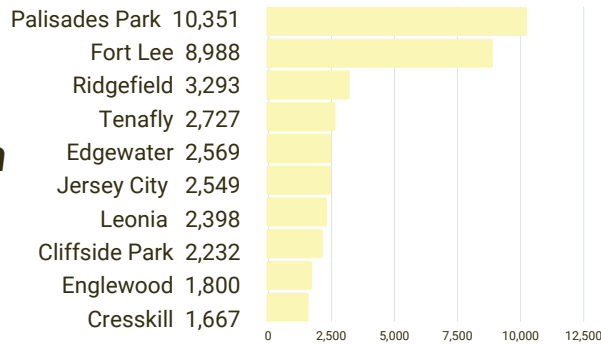

Top 10 U.S. Cities by Korean population

CA

California's Korean American population: **557,491**

Top 10 California Counties by Korean population

Los Angeles	231,147
Orange	108,693
Santa Clara	36,584
San Diego	31,300
Alameda	24,765
San Bernardino	16,328
San Francisco	15,571
Riverside	15,526
Contra Costa	13,373
San Mateo	10,199

Top 10 California Cities by Korean population

NY

New York's Korean American population: **144,002**

Top 10 New York Counties by Korean population

Queens	51,660
New York	23,021
Nassau	14,421
Kings	13,459
Westchester	7,516
Suffolk	6,137
Richmond	3,253
Erie	2,816
Monroe	2,415
Bronx	2,208

Top 10 New York Cities by Korean population

N J

**New Jersey's
Korean American
population:
105,694**

Top 10 New Jersey Counties by Korean population

Top 10 New Jersey Cities by Korean population

T X

**Texas'
Korean American
population:
109,926**