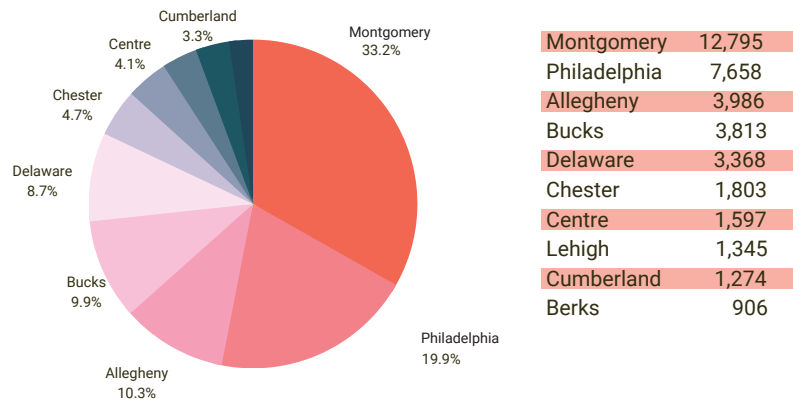

Top 10 Pennsylvania Counties by Korean population

Montgomery	12,795
Philadelphia	7,658
Allegheny	3,986
Bucks	3,813
Delaware	3,368
Chester	1,803
Centre	1,597
Lehigh	1,345
Cumberland	1,274
Berks	906