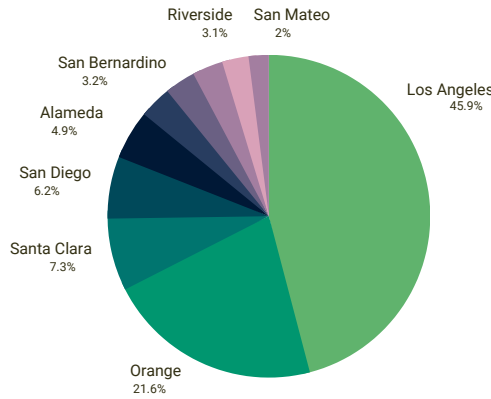

Percentage of Asian Americans in the U.S. population

Percentage of Korean Americans among Asian Americans

Top 20 U.S. States by Korean population

Top 20 U.S. Counties by Korean population

Top 10 U.S. Metropolitan Areas by Korean population

Top 10 U.S. Cities by Korean population

CA

California's Korean American population: **557,491**

Top 10 California Counties by Korean population

Los Angeles	231,147
Orange	108,693
Santa Clara	36,584
San Diego	31,300
Alameda	24,765
San Bernardino	16,328
San Francisco	15,571
Riverside	15,526
Contra Costa	13,373
San Mateo	10,199

Top 10 California Cities by Korean population

NY

New York's Korean American population: **144,002**

Top 10 New York Counties by Korean population

Queens	51,660
New York	23,021
Nassau	14,421
Kings	13,459
Westchester	7,516
Suffolk	6,137
Richmond	3,253
Erie	2,816
Monroe	2,415
Bronx	2,208

Top 10 Pennsylvania Cities by Korean population