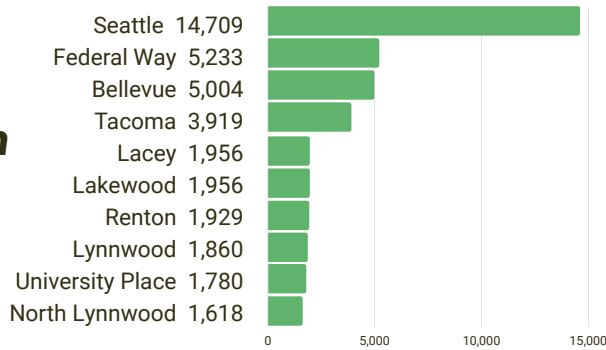

Top 10 New York Cities by Korean population

N J

**New Jersey's
Korean American
population:
105,694**

Top 10 New Jersey Counties by Korean population

Top 10 New Jersey Cities by Korean population

T X

**Texas'
Korean American
population:
109,926**

Top 10 Texas Counties by Korean population

Top 10 Texas Cities by Korean population

WA

Washington's
Korean American
population:
96,671

Top 10 Washington Counties by Korean population

King	43,399
Pierce	18,132
Snohomish	16,145
Thurston	4,780
Clark	3,755
Kitsap	2,025
Spokane	2,011
Whatcom	1,209
Benton	713
Franklin	666

Top 10 Washington Cities by Korean population

VA

Virginia's
Korean American
population:
93,825

Top 10 Virginia Counties by Korean population

Fairfax	48,819
Loudoun	7,204
Prince William	7,032
Arlington	3,046
Henrico	2,458
Chesterfield	2,184
Alexandria	1,639
Newport News	1,513
Stafford	1,422
Fairfax city	1,151