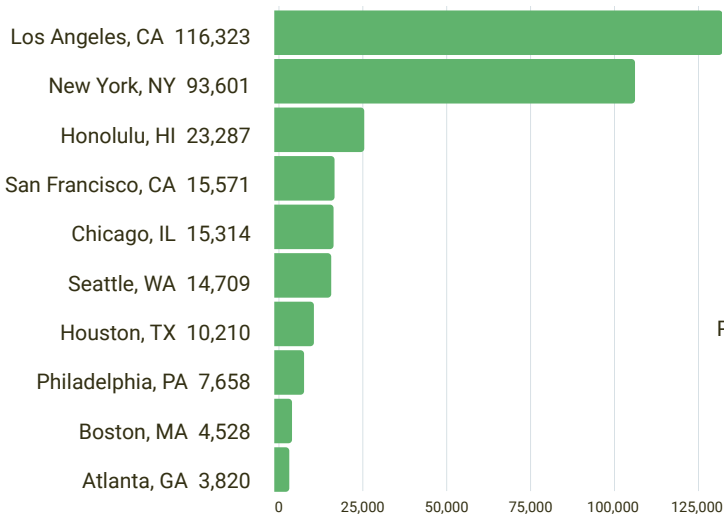

Percentage of Asian Americans in the U.S. population

Percentage of Korean Americans among Asian Americans

Top 20 U.S. States by Korean population

Top 20 U.S. Counties by Korean population

Top 10 U.S. Metropolitan Areas by Korean population

Top 10 U.S. Cities by Korean population

CA

California's Korean American population: **557,491**

Top 10 California Counties by Korean population

Los Angeles	231,147
Orange	108,693
Santa Clara	36,584
San Diego	31,300
Alameda	24,765
San Bernardino	16,328
San Francisco	15,571
Riverside	15,526
Contra Costa	13,373
San Mateo	10,199