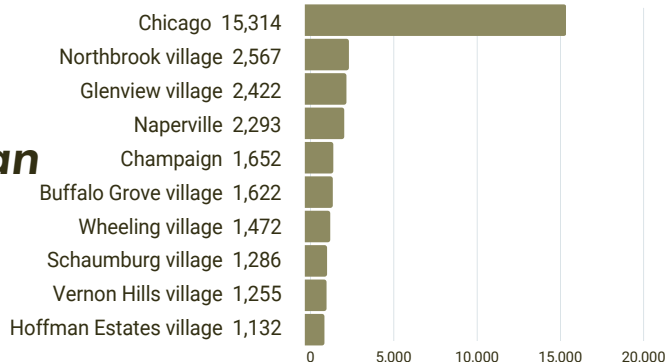

Top 10 Washington Cities by Korean population

VA

Virginia's
Korean American
population:
93,825

Top 10 Virginia Counties by Korean population

Fairfax	48,819
Loudoun	7,204
Prince William	7,032
Arlington	3,046
Henrico	2,458
Chesterfield	2,184
Alexandria	1,639
Newport News	1,513
Stafford	1,422
Fairfax city	1,151

Top 10 Virginia Cities by Korean population

GA

Georgia's
Korean American
population:
71,877

Top 10 Georgia Counties by Korean population

Gwinnett	27,845
Fulton	9,767
Cobb	5,936
DeKalb	4,343
Forsyth	3,393
Muscogee	2,242
Columbia	1,746
Chatham	1,527
Richmond	1,217
Clarke	1,112

Top 10 Georgia Cities by Korean population

Top 10 Illinois Counties by Korean population

Cook	41,196
Lake	7,688
DuPage	5,912
Champaign	3,139
Will	2,464
Kane	1,848
McHenry	1,243
St. Clair	847
Winnebago	606
Peoria	496