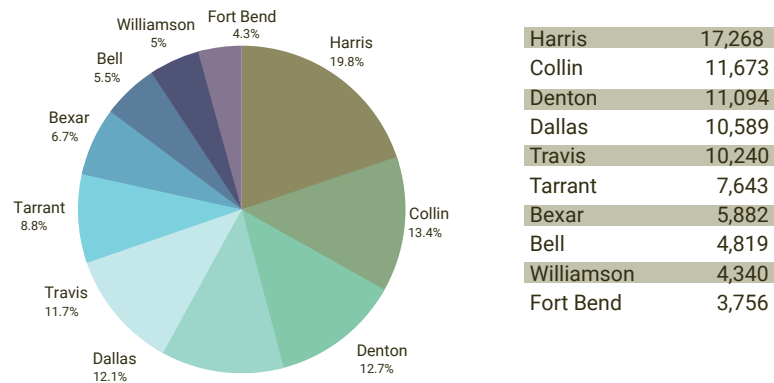

Top 10 New York Cities by Korean population

N J

**New Jersey's
Korean American
population:
105,694**

Top 10 New Jersey Counties by Korean population

Top 10 New Jersey Cities by Korean population

T X

**Texas'
Korean American
population:
109,926**

Top 10 Texas Counties by Korean population

Top 10 Texas Cities by Korean population

WA

Washington's
Korean American
population:
96,671

Top 10 Washington Counties by Korean population

King	43,399
Pierce	18,132
Snohomish	16,145
Thurston	4,780
Clark	3,755
Kitsap	2,025
Spokane	2,011
Whatcom	1,209
Benton	713
Franklin	666