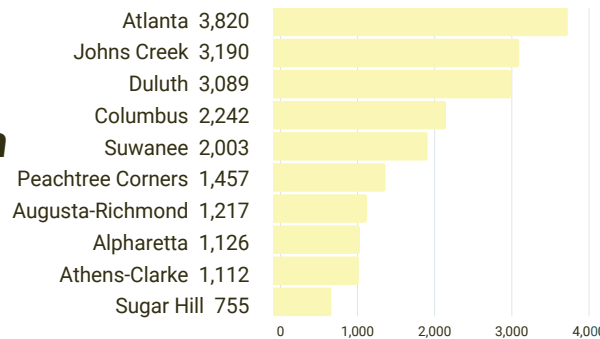

Top 10 Washington Cities by Korean population

VA

Virginia's
Korean American
population:
93,825

Top 10 Virginia Counties by Korean population

Fairfax	48,819
Loudoun	7,204
Prince William	7,032
Arlington	3,046
Henrico	2,458
Chesterfield	2,184
Alexandria	1,639
Newport News	1,513
Stafford	1,422
Fairfax city	1,151

Top 10 Virginia Cities by Korean population

GA

Georgia's
Korean American
population:
71,877

Top 10 Georgia Counties by Korean population

Gwinnett	27,845
Fulton	9,767
Cobb	5,936
DeKalb	4,343
Forsyth	3,393
Muscogee	2,242
Columbia	1,746
Chatham	1,527
Richmond	1,217
Clarke	1,112

Top 10 Georgia Cities by Korean population

Top 10 Illinois Counties by Korean population

Cook	41,196
Lake	7,688
DuPage	5,912
Champaign	3,139
Will	2,464
Kane	1,848
McHenry	1,243
St. Clair	847
Winnebago	606
Peoria	496