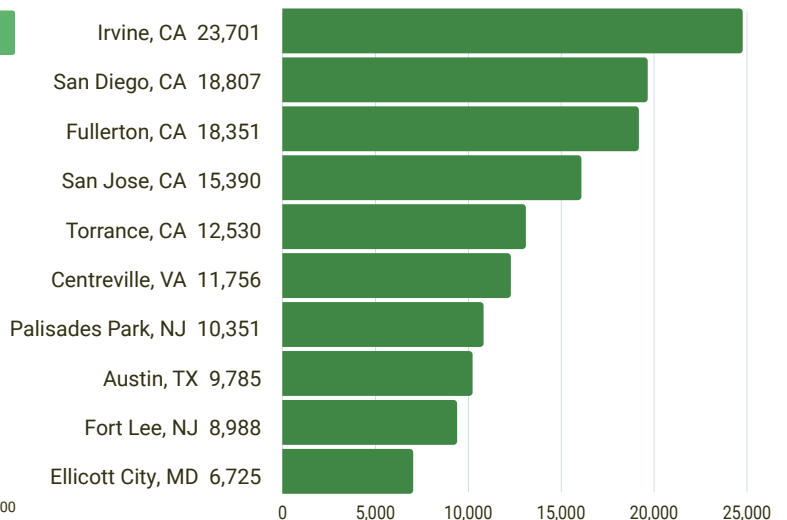

Percentage of Asian Americans in the U.S. population

Percentage of Korean Americans among Asian Americans

Top 20 U.S. States by Korean population

Top 20 U.S. Counties by Korean population

Top 10 U.S. Metropolitan Areas by Korean population

Top 10 U.S. Cities by Korean population

CA

California's Korean American population: **557,491**

Top 10 California Counties by Korean population

Los Angeles	231,147
Orange	108,693
Santa Clara	36,584
San Diego	31,300
Alameda	24,765
San Bernardino	16,328
San Francisco	15,571
Riverside	15,526
Contra Costa	13,373
San Mateo	10,199