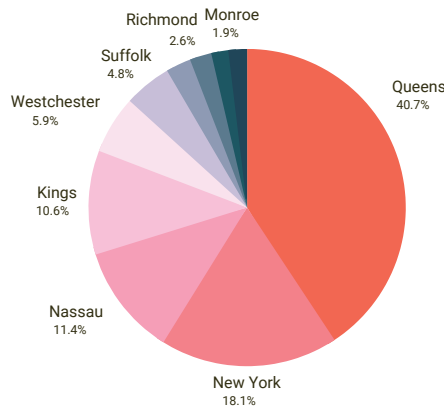

Percentage of Asian Americans in the U.S. population

Percentage of Korean Americans among Asian Americans

Top 20 U.S. States by Korean population

Top 20 U.S. Counties by Korean population

Top 10 U.S. Metropolitan Areas by Korean population

Top 10 U.S. Cities by Korean population

CA

California's Korean American population: **557,491**

Top 10 California Counties by Korean population

Los Angeles	231,147
Orange	108,693
Santa Clara	36,584
San Diego	31,300
Alameda	24,765
San Bernardino	16,328
San Francisco	15,571
Riverside	15,526
Contra Costa	13,373
San Mateo	10,199

Top 10 California Cities by Korean population

NY

New York's Korean American population: **144,002**

Top 10 New York Counties by Korean population

Queens	51,660
New York	23,021
Nassau	14,421
Kings	13,459
Westchester	7,516
Suffolk	6,137
Richmond	3,253
Erie	2,816
Monroe	2,415
Bronx	2,208

Top 10 Pennsylvania Cities by Korean population