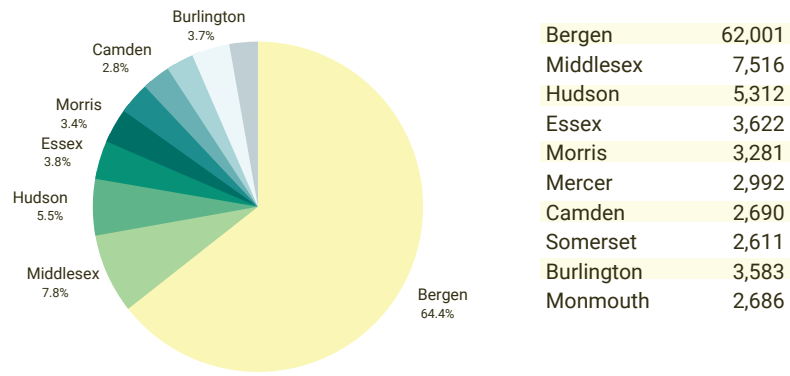

Top 10 U.S. Cities by Korean population

CA

California's Korean American population: **557,491**

Top 10 California Counties by Korean population

Los Angeles	231,147
Orange	108,693
Santa Clara	36,584
San Diego	31,300
Alameda	24,765
San Bernardino	16,328
San Francisco	15,571
Riverside	15,526
Contra Costa	13,373
San Mateo	10,199

Top 10 California Cities by Korean population

NY

New York's Korean American population: **144,002**

Top 10 New York Counties by Korean population

Queens	51,660
New York	23,021
Nassau	14,421
Kings	13,459
Westchester	7,516
Suffolk	6,137
Richmond	3,253
Erie	2,816
Monroe	2,415
Bronx	2,208

Top 10 New York Cities by Korean population

N J

**New Jersey's
Korean American
population:
105,694**

Top 10 New Jersey Counties by Korean population

Top 10 New Jersey Cities by Korean population

T X

**Texas'
Korean American
population:
109,926**

Top 10 Texas Counties by Korean population

Top 10 Texas Cities by Korean population

WA

Washington's
Korean American
population:
96,671

Top 10 Washington Counties by Korean population

King	43,399
Pierce	18,132
Snohomish	16,145
Thurston	4,780
Clark	3,755
Kitsap	2,025
Spokane	2,011
Whatcom	1,209
Benton	713
Franklin	666